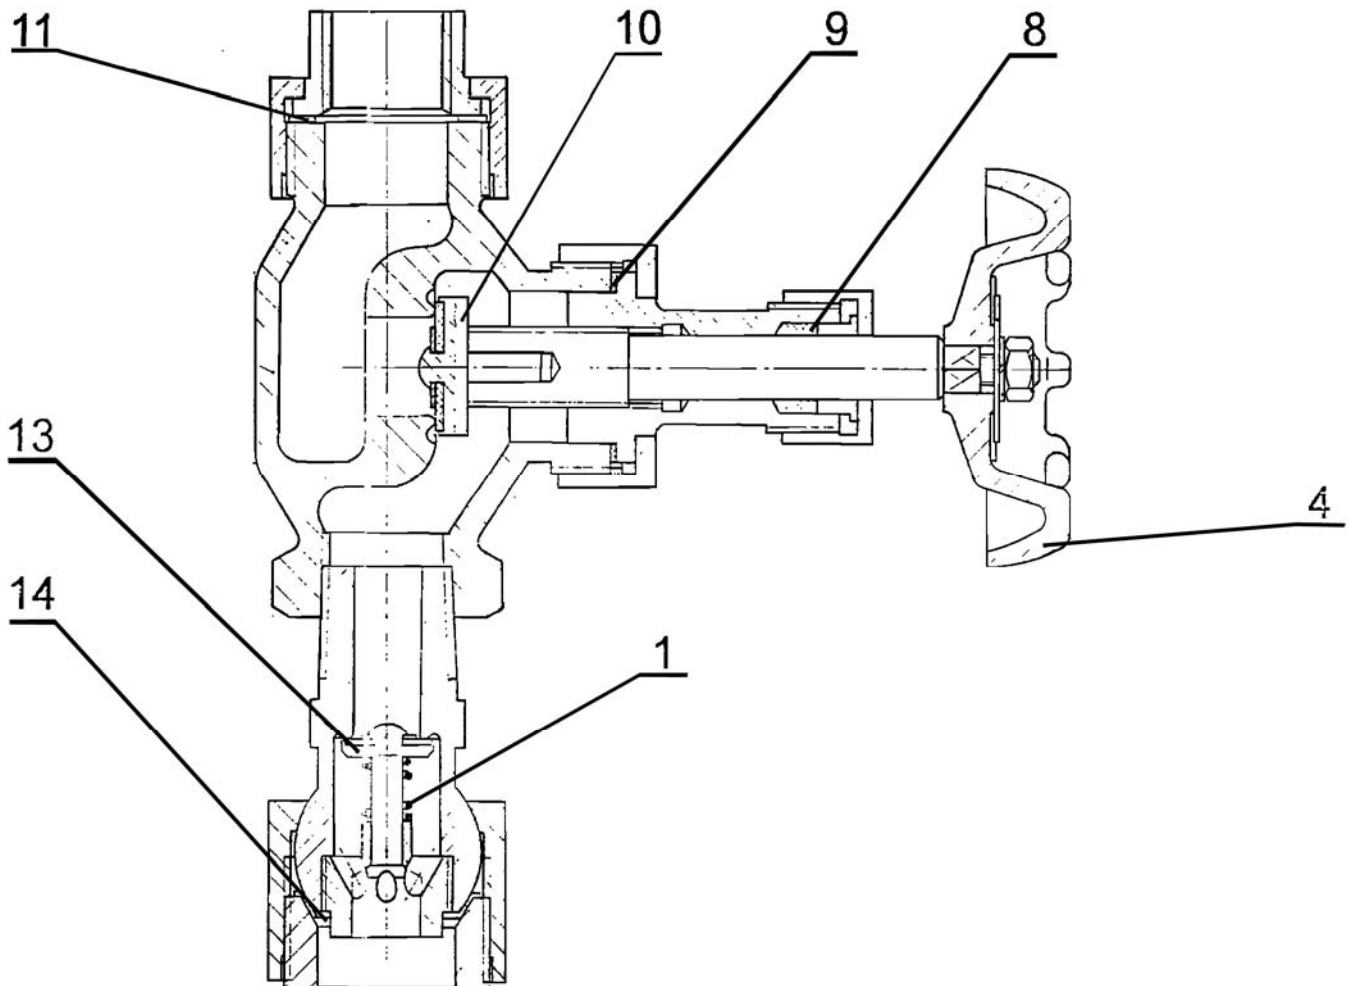

SuperKlean Washdown Products

GLOBE STYLE VALVE & CHECK VALVE PARTS

| Part No.: | Description: |
|------------------|--|
| GVCP-1 | Check Valve Poppet Spring |
| GVCP-4 | Globe Valve Hand Wheel (Red or Blue) |
| GVCP-8 | Globe Valve Stem Packing (Teflon) |
| GVCP-9 | Globe Valve Stem Nut Gasket (Teflon) |
| GVCP-10 | Globe Valve Poppet (Teflon Seal) |
| GVCP-11 | Globe Valve Connection Nut Gasket (Teflon) |
| GVCP-13 | Check Valve Poppet (Teflon Seal) |
| GVCP-14 | Check Valve Connection Gasket (Teflon Coated Copper) |