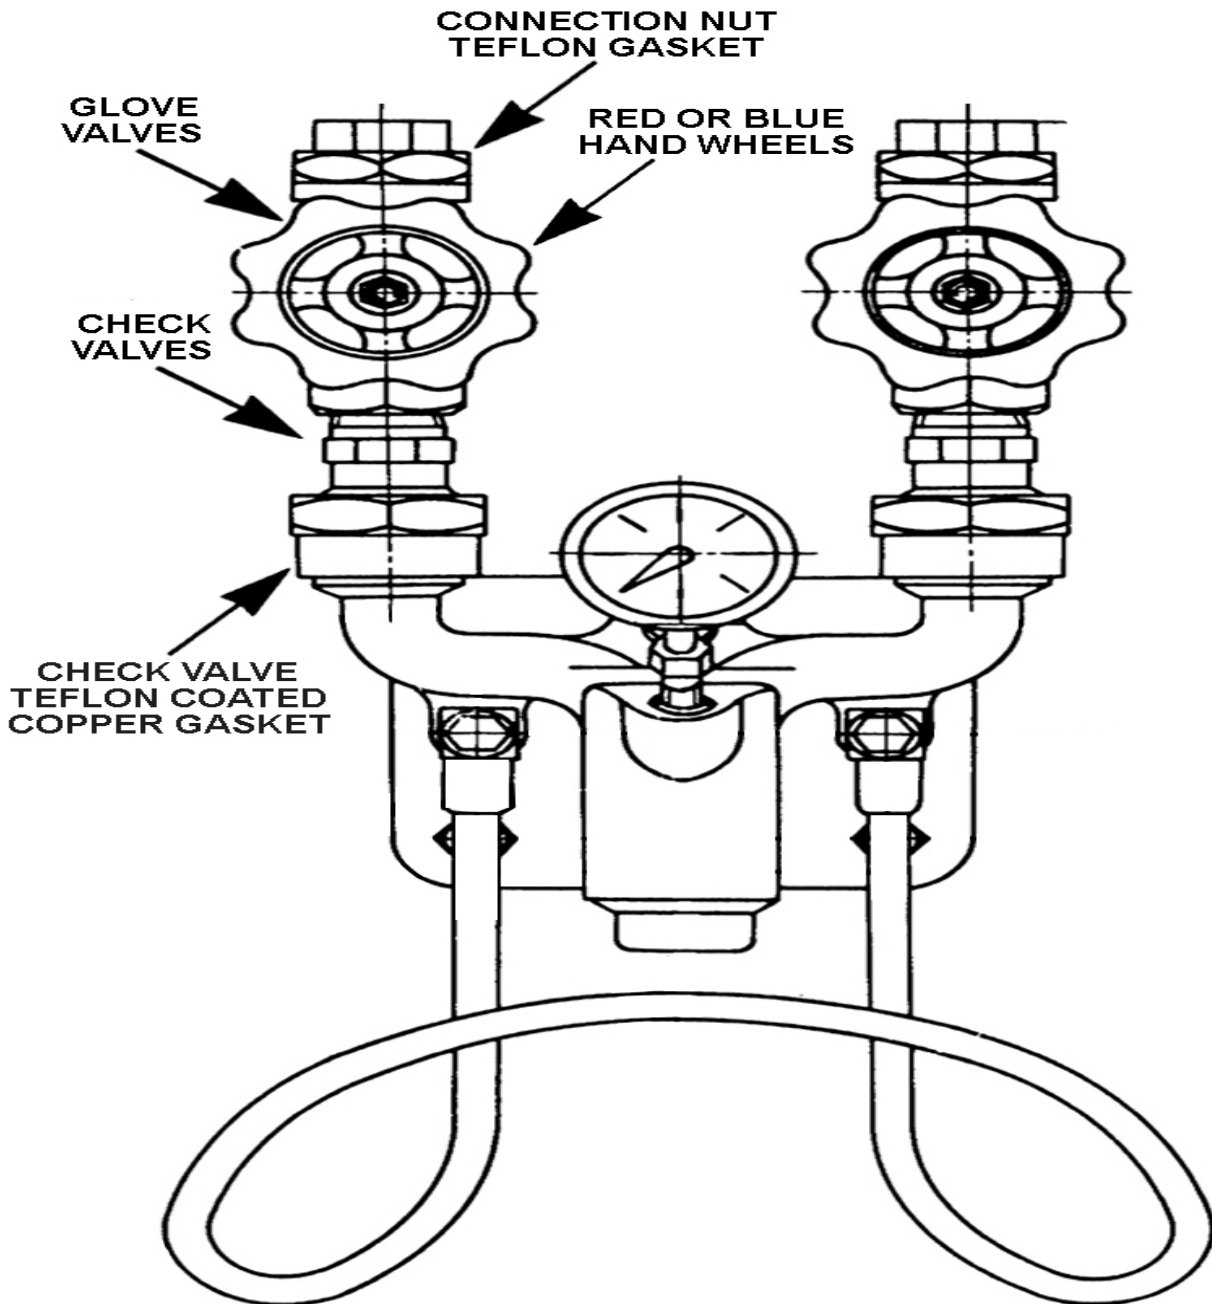

SuperKlean Washdown Products

3600M-B AVAILABLE PARTS LIST

| Part No.: | Description: |
|------------|--|
| GASKET-CN | Connection nut Teflon gasket |
| GASKET-CV | Check valve Teflon coated copper gasket |
| GV-WATER | Globe style valves for 3600M-B unit, brass |
| CV-WATER | Check valve for 3600M-B unit, brass |
| HAND-WHEEL | Red or blue hand wheels, epoxy coated |