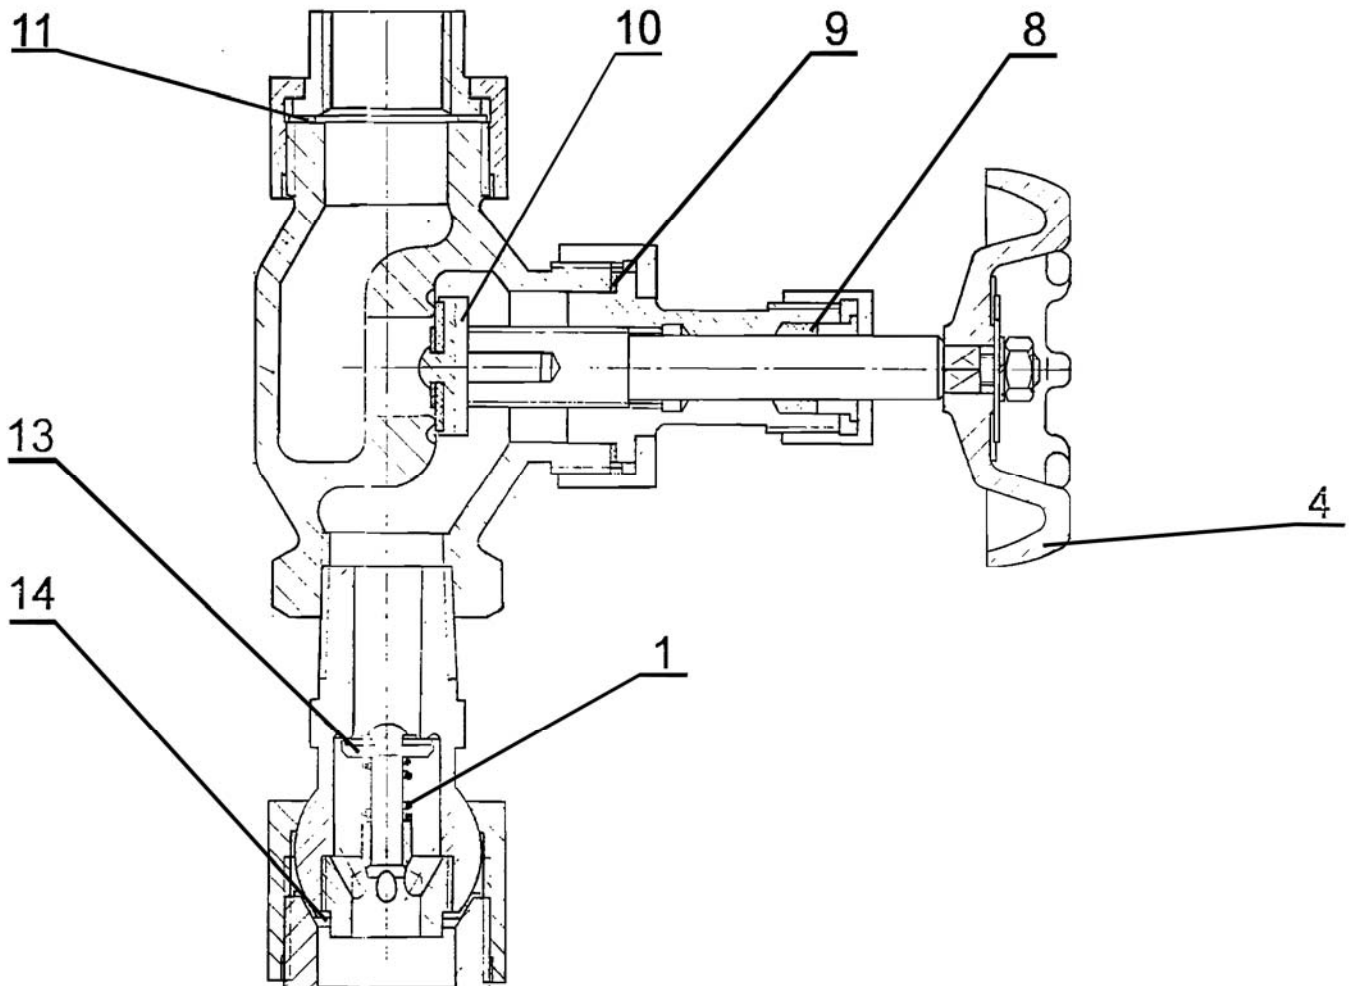

SuperKlean Washdown Products

GLOBE STYLE VALVE & CHECK VALVE PARTS

Part No.:	Description:
GVCP-1	Check Valve Poppet Spring
GVCP-4	Globe Valve Hand Wheel (Red or Blue)
GVCP-8	Globe Valve Stem Packing (Teflon)
GVCP-9	Globe Valve Stem Nut Gasket (Teflon)
GVCP-10	Globe Valve Poppet (Teflon Seal)
GVCP-11	Globe Valve Connection Nut Gasket (Teflon)
GVCP-13	Check Valve Poppet (Teflon Seal)
GVCP-14	Check Valve Connection Gasket (Teflon Coated Copper)