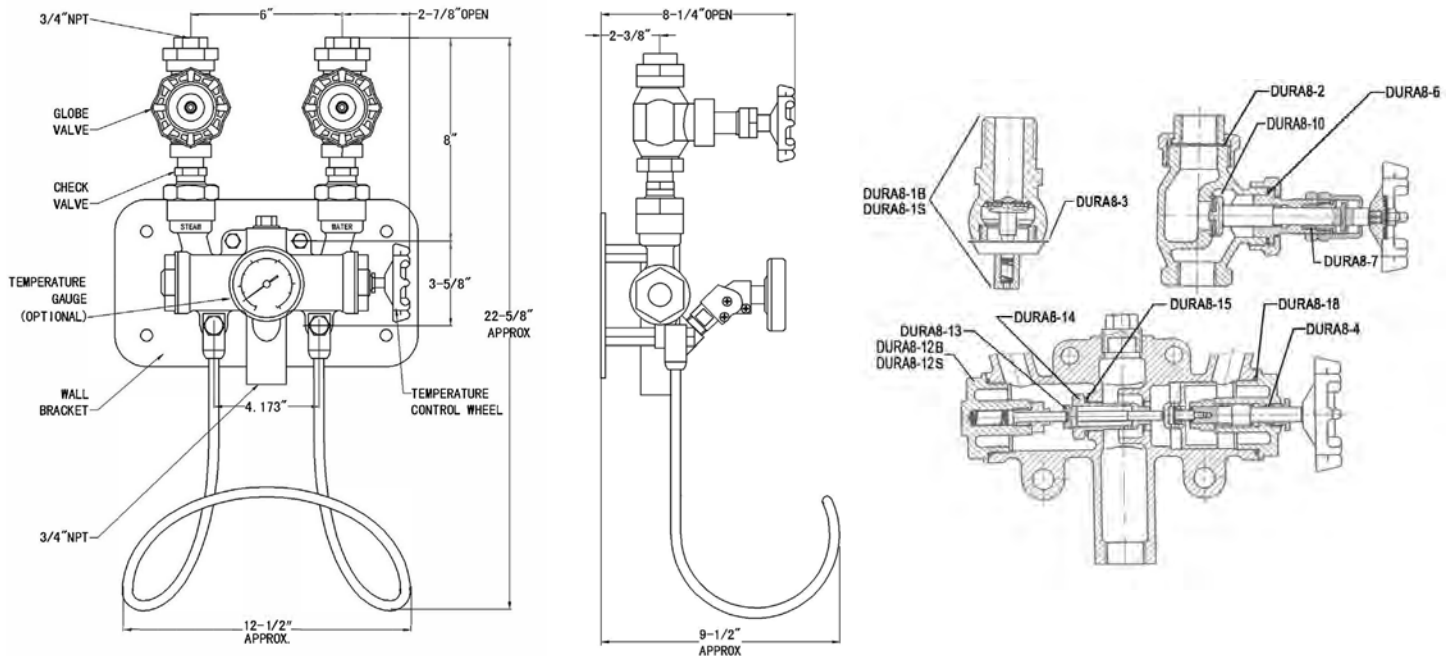

SuperKlean™

Environmentally Exceptional Washdown Products

Part #	Description
DURA8-1S	Check valve assembly. Includes check valve poppet, spring, and copper connection gasket. Stainless Steel.
DURA8-2-T	Globe valve connection gasket. Teflon. Cold water.
DURA8-2-C	Glove valve connection gasket. Copper. Steam.
DURA8-3	Check valve connection gasket. Copper.
DURA8-4	Temperature control stem guide. Teflon filling.
DURA8-6	Globe valve stem guide nut gasket. Teflon.
DURA8-7	Globe valve stem guide Teflon filling.
DURA8-10	Globe valve poppet. Stainless steel.
DURA8-12S	Steam chamber cover plate assembly. Stainless Steel.
DURA8-13	Steam poppet. Stainless steel.
DURA8-14	Steam poppet seat. Stainless steel. (DURA8-13 required)
DURA8-15	Steam poppet seat copper gasket.
DURA8-18	Temperature control chamber plate gasket. Teflon.