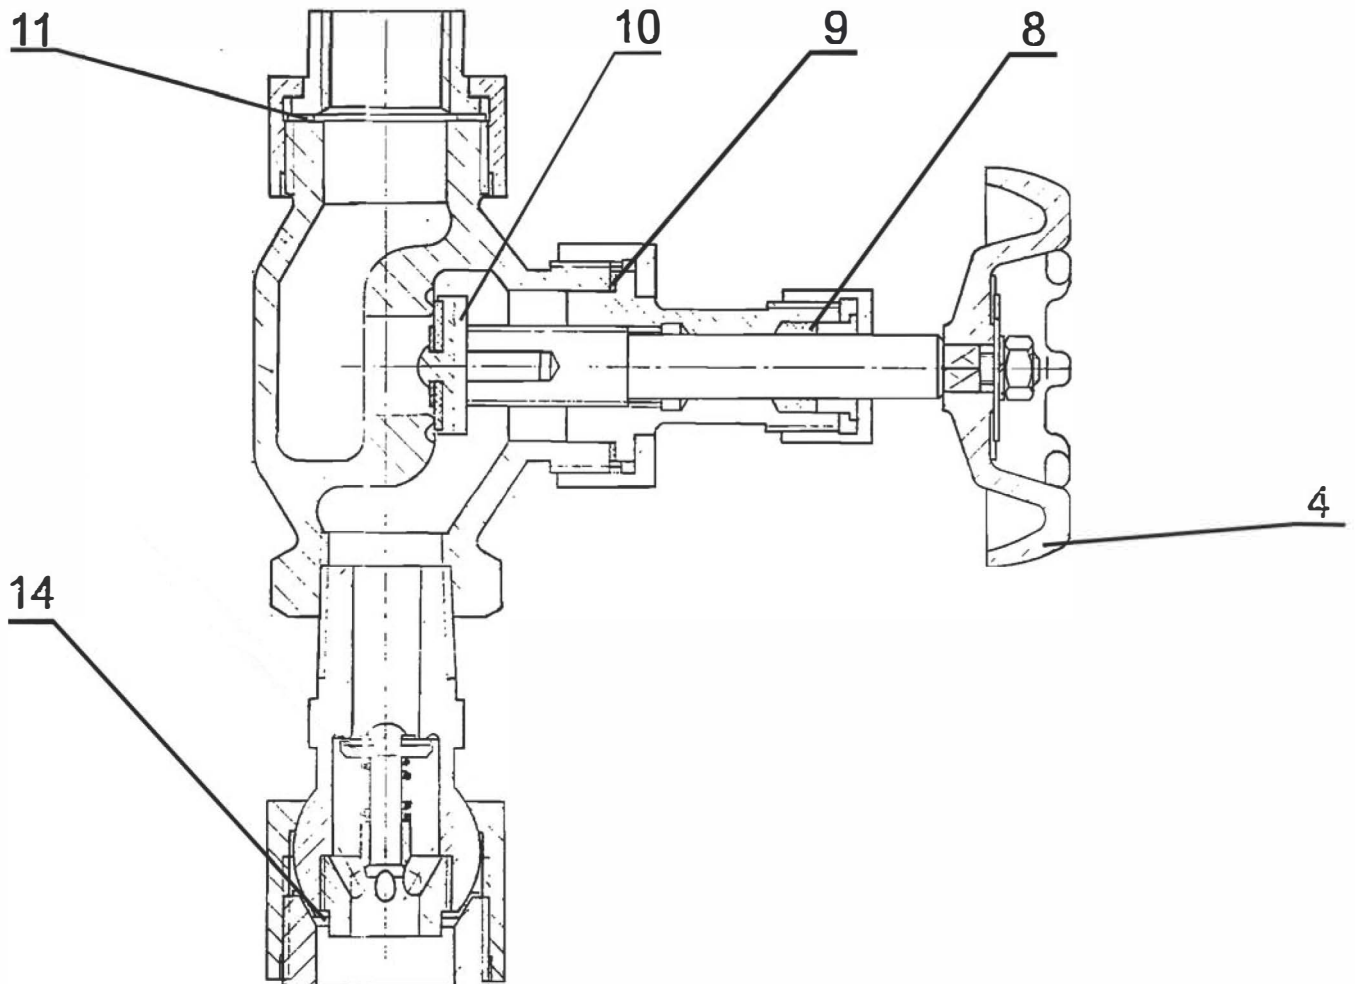

SuperKlean Washdown Products

GLOBE STYLE VALVE & CHECK VALVE PARTS

Part No.:	Description:
GVCP-4	Globe Valve Hand Wheel (Red or Blue)
GVCP-8	Globe Valve Stem Packing (Teflon)
GVCP-9	Globe Valve Stem Nut Gasket (Teflon)
GVCP-10	Globe Valve Poppet (Teflon Seal)
GVCP-11	Globe Valve Connection Nut Gasket (Teflon)
GVCP-14	Check Valve Connection Gasket (Teflon Coated Copper)